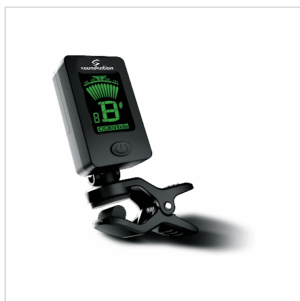

CCT-20 ROTATING CHROMATIC CLIP TUNER

A very smart tool: CCT-20 is a rotating chromatic tuner you can attach to your instrument's headstock via clip in an easy and quick way. It's back-lightened led screen allows perfect visibility on stage, and you can tune your instrument even if it is unplugged. 6 working modes: chromatic, guitar, bass, violin, ukelele C/D. Ultra compact, ultra reliable, visually captivating. Always in tune with CCT-20!

PRODUCT DETAILS

KEY FEATURES

Chromatic

Anti-scratch clip

Rotating

Back-lightened led screen

6 working modes: chromatic, guitar, bass, violin, ukelele C/D

Ultra compact and light

A4 Freq: 440Hz

Precision: +/- 1 cent

Tuning range: 0A-8C

Power supply: 1xCR2032

Weight: 19gr

SPECIFICATIONS

Weight

47g