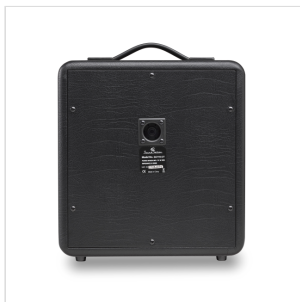

GC110-CT

1X10" GUITAR CABINET EQUIPPED WITH CELESTION TUBE

Guitar cabinet featuring 1x10" Celestion Tube woofer, ultra compact, light and portable.

The 10" Celestion Tube woofer provides refined crystal tone, perfect for Soundsation Quark 45 micro-head.

PRODUCT DETAILS

KEY FEATURES

Ultra compact and light guitar cabinet featuring 10" Celestion Tube woofer, a perfect match for Quark 45 micro head.

Power: 30 W

Impedence: 8 ohm

Rear handle

Built in MDF

SPECIFICATIONS

Power	30 W
Impedence	8 ohm
Weight	8 kg
Dimensions (W×H×D)	310 X 210 X 320
Woofers	1 x 10" Celestion Tube