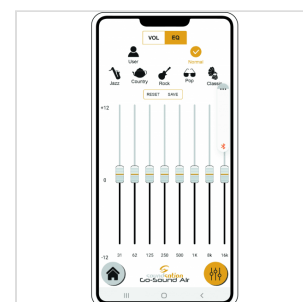

PROVIBE 8AIR 8" 2-WAY PORTABLE PA SYSTEM WITH BATTERY AND MOBILE APP

ProVibe 8Air is certainly inspired by Soundsation's style in making compact PA systems, but it's also a turning point with renewed look and professional features. Battery or power supply, VHF wireless microphone, Player with USB/SD-card/Bluetooth, Mic/Line inputs, 2-Band EQ are combined in a lightweight yet rough and elegant housing. Control via free "Go-Sound Air" app for Android® and iOS® devices allows your device to play your music, but also remotely control volume, EQ and Aux input.

The 8" woofer and 1" compression driver are driven by a Class D amplifier with peak power up to 250W. In addition to the external power adapter (included) and the internal rechargeable battery with up to 7 hours duration, is also possible with 12V DC auxiliary input, like a car battery.

The housing, with stylish and professional look, has a vented architecture with bass-reflex ports. The symmetric HF waveguide has 90° (H) x 60° (V) coverage. The speaker can be used as stage monitor, thanks to the 45° or 25° angle of housing rear. Finally, there are 3 M8 attachment points for hanged mounting, and 36mm hole for pole or tripod mounting.