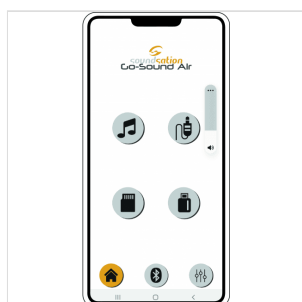

PROVIBE 8AIR 8" 2-WAY PORTABLE PA SYSTEM WITH BATTERY AND MOBILE APP

ProVibe 8Air is certainly inspired by Soundsation's style in making compact PA systems, but it's also a turning point with renewed look and professional features. Battery or power supply, VHF wireless microphone, Player with USB/SD-card/Bluetooth, Mic/Line inputs, 2-Band EQ are combined in a lightweight yet rough and elegant housing. Control via free "Go-Sound Air" app for Android® and iOS® devices allows your device to play your music, but also remotely control volume, EQ and Aux input.

The 8" woofer and 1" compression driver are driven by a Class D amplifier with peak power up to 250W. In addition to the external power adapter (included) and the internal rechargeable battery with up to 7 hours duration, is also possible with 12V DC auxiliary input, like a car battery.

The housing, with stylish and professional look, has a vented architecture with bass-reflex ports. The symmetric HF waveguide has 90° (H) x 60° (V) coverage. The speaker can be used as stage monitor, thanks to the 45° or 25° angle of housing rear. Finally, there are 3 M8 attachment points for hanged mounting, and 36mm hole for pole or tripod mounting.

PRODUCT DETAILS

KEY FEATURES

Sturdy and Stylish Polypropylene Housing

Rechargeable Battery for up to 7 hours Operation

250W Peak Power

VHF Wireless Handheld Microphone

USB/SD-Card/Bluetooth Player

Go-Sound Air App for Android®/iOS®