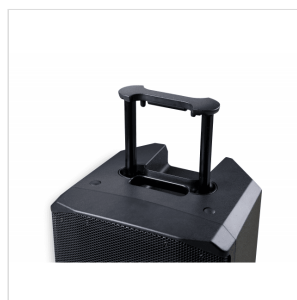

PROVIBE 12AIR

12" 2-WAY PORTABLE PA SYSTEM WITH BATTERY, TROLLEY AND MOBILE APP

ProVibe 12Air is certainly inspired by Soundsation's style in making compact PA systems, but it's also a turning point with renewed look and professional features. Battery or power supply, trolley with telescoping handle, two VHF wireless microphones, Player with USB/SD-card/Bluetooth, Mic/Line inputs, Echo effect, 5-Band EQ are combined in a lightweight yet rough and elegant housing. Control via free "Go-Sound Air" app for Android® and iOS® devices allows your device to play your music, but also remotely control volume, EQ and Aux input.

The 12" woofer and 1" compression driver are driven by a Class AB amplifier with peak power up to 800W. The power supply, in addition to mains cable and internal rechargeable battery with up to 7 hours duration, is also possible with 12V DC auxiliary input, like a car battery.

The housing, with stylish and professional look, has a vented architecture with bass-reflex ports in the lower corners near the woofer. The symmetric HF waveguide has 90° (H) x 60° (V) coverage. The speaker can be used as stage monitor, thanks to the 45° angles of housing rear. Finally, there are 3 M8 attachment points for hanged mounting, and 36mm hole for pole or tripod mounting.

PRODUCT DETAILS

KEY FEATURES

Sturdy and Stylish Polypropylene Housing

Rechargeable Battery for up to 7 hours Operation

800W Peak Power

Dual VHF Wireless Handheld Microphone

USB/SD-Card/Bluetooth Player

Go-Sound Air App for Android®/iOS®