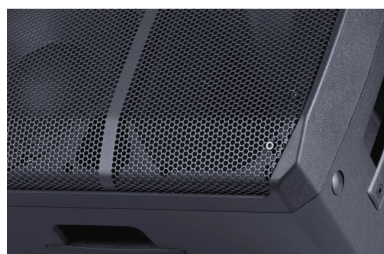

HIGHLIGHTS