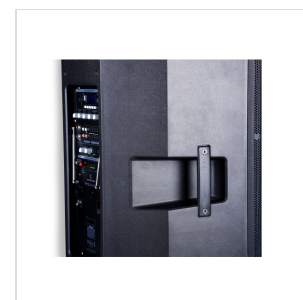

The housing, with stylish and professional look, has a vented architecture with bass-reflex ports in the lower corners near the woofer. The symmetric HF waveguide has 90° (H) x 60° (V) coverage. The speaker can be used as stage monitor, thanks to the 45° angles of housing rear. Finally, there are 3 M8 attachment points for hanged mounting, and 36mm hole for pole or tripod mounting.