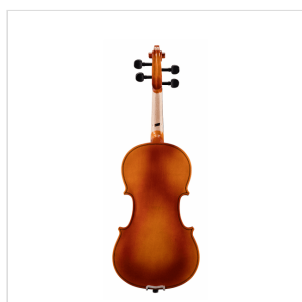

PVI-12

1/2 VIRTUOSO PRIMO VIOLIN WITH CASE AND BOW

Virtuoso Primo series is the perfect choice for beginners demanding for affordable quality and playability. Virtuoso Primo, finishes, crafting and details definitely unmatched in this market range, coming out with alloy alluminium with integrated individual adjuster tailpiece, bow, case, straps and rosin. A very complete hi-value deal.

PRODUCT DETAILS

KEY FEATURES

Top: Laminated

Back and sides: laminated

Binding: well done purfling (inlaid)

Bridge: maple

Fingerboard: dyed maple

Pegs and Chinrest: dyed maple

Tailpiece: alloy aluminium with integrated individual adjuster

Bow: student model in brazilian wood section

Color: Cherry Brown

Finish: glossy

Case: preformed in brown with cream interior

Accessories: rosin, straps, strings

Size: 1/2