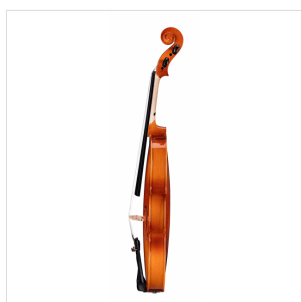

PVI-12

1/2 VIRTUOSO PRIMO VIOLIN WITH CASE AND BOW

Virtuoso Primo series is the perfect choice for beginners demanding for affordable quality and playability. Virtuoso Primo, finishes, crafting and details definitely unmatched in this market range, coming out with alloy alluminium with integrated individual adjuster tailpiece, bow, case, straps and rosin. A very complete hi-value deal.

PRODUCT DETAILS

KEY FEATURES

Top: Laminated

Back and sides: laminated

Binding: well done purfling (inlaid)

Bridge: maple

Fingerboard: dyed maple

Pegs and Chinrest: dyed maple

Tailpiece: alloy aluminium with integrated individual adjuster

Bow: student model in brazilian wood section

Color: Cherry Brown

Finish: glossy

Case: preformed in brown with cream interior

Accessories: rosin, straps, strings

Size: 1/2