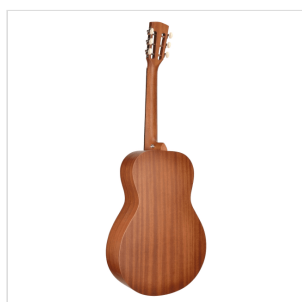

## DELTA CROSSROAD-MOP PARLOR ACOUSTIC GUITAR IN OPEN PORE SATIN FINISH

Soundsation entitles a guitar series to the mighty delta blues, one of the earliest styles of blues born in the Mississippi's delta area during the 20's and the 30's. The Delta Crossroad series evokes all the magical aura and mystery of this unique style with quality crafted guitars in parlor size, featuring stunning voice and iconic look. Available in different versions and finishes.

### KEY FEATURES

Top: solid mahogany

Back & sides: mahogany

Neck: satin mahogany with 12th fret joint

Fretboard: blackwood with perloid dots

Capo & saddles: bone

Mahogany slot headstock mahogany with maple inlay

Blackwood bridge

Vintage classic machine heads

Shape: parlor

Finish: open pore satin

Equipped with d'Addario XP strings

### SPECIFICATIONS

<b>Scale</b>	610 mm
--------------	--------

<b>Nut</b>	43.2 mm
------------	---------