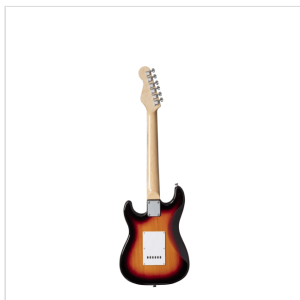

RIDER-JR 3TS

3/4 DOUBLE CUTAWAY ELECTRIC GUITAR WITH 3 SINGLE COILS

RIDER series is a super classic revisited: double cutaway electric guitar featuring basswood body for rich tone and reliability, 3 single coils for clear and brilliant tone. The 5-way switch and volume/tone pots offer great sound flexibility for blues, rock, funky tones. JR version feature a 3/4 size body, perfect choice for younger beginners demanding quality and playability.

PRODUCT DETAILS

KEY FEATURES

Body: poplar

Neck: maple

Fretboard: laurel

Frets: 22

Machine heads: chrome

Bridge: vintage tremolo

Pick ups: 3 single coils

Switch: 5 way

Pots: volume/tone/tone

Colour: 3T Sunburst

Size: 3/4

SPECIFICATIONS

Nut	41.5 mm
Radius	15"
Scale	23"
Truss rod	bi-directional