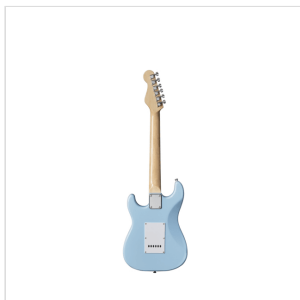

RIDER-JR TB

3/4 DOUBLE CUTAWAY ELECTRIC GUITAR WITH 3 SINGLE COILS

RIDER series is a super classic revisited: double cutaway electric guitar featuring basswood body for rich tone and reliability, 3 single coils for clear and brilliant tone. The 5-way switch and volume/tone pots offer great sound flexibility for blues, rock, funky tones. JR version feature a 3/4 size body, perfect choice for younger beginners demanding quality and playability.

PRODUCT DETAILS

KEY FEATURES

Body: poplar

Neck: maple

Fretboard: laurel

Frets: 22

Machine heads: chrome

Bridge: vintage tremolo

Pick ups: 3 single coils

Switch: 5 way

Pots: volume/tone/tone

Colour: Tropical Blue

Size: 3/4

SPECIFICATIONS

Nut	41.5 mm
Radius	15"
Scale	23"
Truss rod	bi-directional