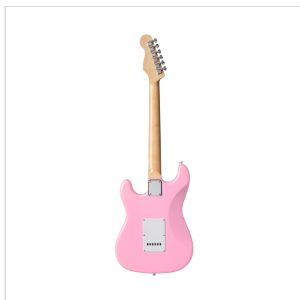

## RIDER-STD-S PK DOUBLE CUTAWAY ELECTRIC GUITAR WITH 3 SINGLE COILS

RIDER series is a super classic revisited: double cutaway electric guitar featuring basswood body for rich tone and reliability, 3 single coils for clear and brilliant tone. 22 frets Eco-Rosewood fretboard fully complies CITES regulation preserving the feeling and the look of rosewood. The 5-way switch and volume/tone pots offer great sound flexibility for blues, rock, funky tones. A perfect choice for beginners demanding quality and playability.

### KEY FEATURES

Body: basswood

Neck: maple

Fretboard: Eco-Rosewood (CITES compliant)

Frets: 22

Machine heads: chrome

Bridge: vintage tremolo

Pick ups: 3 single coils

Switch: 5 way

Pots: volume/tone/tone

Colour: Pink