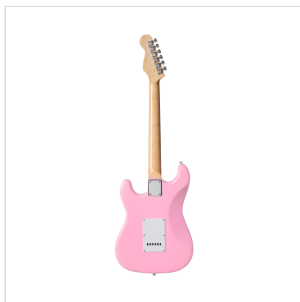

RIDER-STD-S PK DOUBLE CUTAWAY ELECTRIC GUITAR WITH 3 SINGLE COILS

RIDER series is a super classic revisited: double cutaway electric guitar featuring basswood body for rich tone and reliability, 3 single coils for clear and brilliant tone. The 5-way switch and volume/tone pots offer great sound flexibility for blues, rock, funky tones. A perfect choice for beginners demanding quality and playability.

PRODUCT DETAILS

KEY FEATURES

Body: poplar

Neck: maple

Fretboard: laurel

Frets: 22

Machine heads: chrome

Bridge: vintage tremolo

Pick ups: 3 single coils

Switch: 5 way

Pots: volume/tone/tone

Colour: Pink

SPECIFICATIONS

Nut	43 mm
------------	-------

Radius	15"
---------------	-----

Truss rod	bi-directional
------------------	----------------