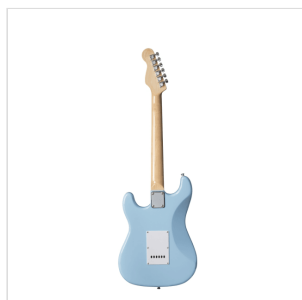

## RIDER-STD-S TB DOUBLE CUTAWAY ELECTRIC GUITAR WITH 3 SINGLE COILS

RIDER series is a super classic revisited: double cutaway electric guitar featuring basswood body for rich tone and reliability, 3 single coils for clear and brilliant tone. The 5-way switch and volume/tone pots offer great sound flexibility for blues, rock, funky tones. A perfect choice for beginners demanding quality and playability.

### KEY FEATURES

Body: poplar

Neck: maple

Fretboard: laurel

Frets: 22

Machine heads: chrome

Bridge: vintage tremolo

Pick ups: 3 single coils

Switch: 5 way

Pots: volume/tone/tone

Colour: Tropical Blue