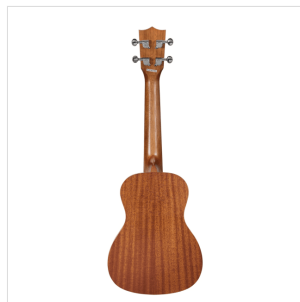

MPUKA-140A

BARITONO UKULELE MAUI PRO WITH BAG (SPRUCE TOP)

An exotic touch to your arrangements? You want something more from a simple ukulele? THE PRO series ukulele of the MAUI are perfect for you. Available in all extensions from Soprano to Baritone the ukulele MAUI PRO are now offered also in a new version featuring spruce top with mahogany Sapele back and sides.

PRODUCT DETAILS

KEY FEATURES

Baritono ukulele

Body: Sapele plywood with Spruce top

Fretboard: Walnut (17 keys)

Diapason: 19"

Machine heads: chrome

Bridge: Walnut

Rosette: Maui pro design

Finish: Satin

Strings: Aquila

Bag: included