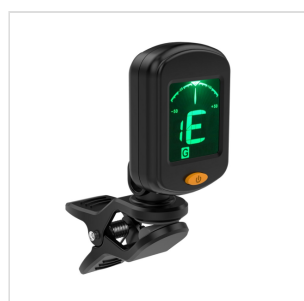

RIDER GP TB ELECTRIC GUITAR PACK - TROPICAL BLUE

Wanna start your journey in the electric guitar world? Rider GP is the best way to do it! The guitar pack includes a Soundsation Rider-GP electric guitar, a RGP-10 vintage style combo, a clip tuner allowing you to be in tune without cables, a gig bag, 3 picks, cable and strap. All you need is here: now is up to you!

PRODUCT DETAILS

KEY FEATURES

Soundsation Rider-GP guitar: double cutaway basswood body, maple neck, 22 frets eco rosewood fretboard, 3 single coils, 5 positions switch

RGP-10 combo featuring 5" speaker, drive selector, eq, headphone out (10w)

Back lighted clip tuner allowing perfect and fast tuning without cables

Strap

Gig bag

Picks

Cable

Color box

Guitar finish: Tropical Blue