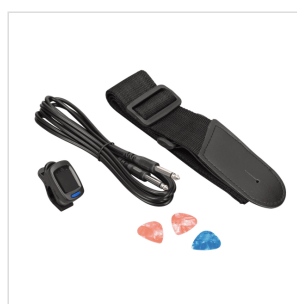

RIDER GP TB ELECTRIC GUITAR PACK - TROPICAL BLUE

Wanna start your journey in the electric guitar world? Rider GP is the best way to do it! The guitar pack includes a Soundsation Rider-GP electric guitar, a RGP-10 vintage style combo, a clip tuner allowing you to be in tune without cables, a gig bag, 3 picks, cable and strap. All you need is here: now is up to you!

PRODUCT DETAILS

KEY FEATURES

Soundsation Rider-GP guitar: double cutaway basswood body, maple neck, 22 frets eco rosewood fretboard, 3 single coils, 5 positions switch

RGP-10 combo featuring 5" speaker, drive selector, eq, headphone out (10w)

Back lighted clip tuner allowing perfect and fast tuning without cables

Strap

Gig bag

Picks

Cable

Color box

Guitar finish: Tropical Blue