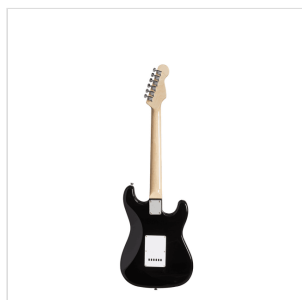

RIDER-STD-SLH BK

LEFT HANDED DOUBLE CUTAWAY ELECTRIC GUITAR WITH 3 SINGLE COILS

RIDER series is a super classic revisited: double cutaway electric guitar featuring basswood body for rich tone and reliability, 3 single coils for clear and brilliant tone. The 5-way switch and volume/tone pots offer great sound flexibility for blues, rock, funky tones. A perfect choice for beginners demanding quality and playability.

PRODUCT DETAILS

KEY FEATURES

Body: poplar

Neck: maple

Fretboard: laurel

Frets: 22

Machine heads: chrome

Bridge: vintage tremolo

Pick ups: 3 single coils

Switch: 5 way

Pots: volume/tone/tone

Colour: Black

Left handed version

SPECIFICATIONS

Nut	43 mm
------------	-------

Radius	15"
---------------	-----