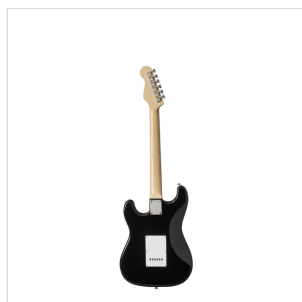

RIDER-STD-H BK

DOUBLE CUTAWAY ELECTRIC GUITAR WITH 2 SINGLE COILS + 1 HUMBUCKER

RIDER series is a super classic revisited: double cutaway electric guitar featuring basswood body for rich tone and reliability. This version is equipped with 2 single coils for clear and brilliant tone + 1 humbucker to push your riffs&licks beyond. The 5-way switch and volume/tone pots offer great sound flexibility for blues, rock, funky tones. A perfect choice for beginners demanding quality and playability.

PRODUCT DETAILS

KEY FEATURES

Body: poplar

Neck: maple

Fretboard: laurel

Frets: 22

Machine heads: chrome

Bridge: vintage tremolo

Pick ups: 2 single coils + 1 humbucker

Switch: 5 way

Pots: volume/tone/tone

Colour: Black

SPECIFICATIONS

Nut	43 mm
------------	-------

Radius	15"
---------------	-----

Truss rod	bi-directional
------------------	----------------