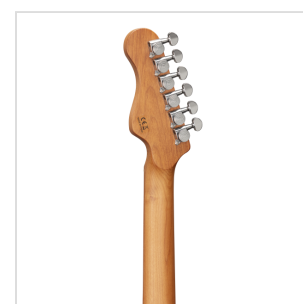

## RIDER-DELUXE-M TRBK DOUBLE CUTAWAY ELECTRIC GUITAR WITH 2 SINGLE COILS + SPLITTABLE HUMBUCKER AND SELF-LOCKING TUNERS (WILKINSON EQUIPPED, ROASTED MAPLE NECK+FRETBOARD, FLAMED TOP)

RIDER DELUXE: an incredible series gathering the alder sonic feature enriched by a flamed maple top, the stunning look and feel of roasted maple, the original Wilkinson pick ups/bridge, the hi-quality made in Taiwan self locking machines heads.

The Wilkinson bridge provides stability and reliability while Wilkinson single coils in conjunction with the splittable humbucker deliver that tone which became a trademark in music history.

A fine crafted instrument boasting an undisputed character.

### KEY FEATURES

Body: alder

Top: flamed maple

Neck and Fretboard: satin roasted maple

Frets: 22 (perloid)

Machine heads: self-locking chrome made in Taiwan

Bridge: Wilkinson vintage tremolo

Pick ups: 2 Wilkinson single coils + 1 Wilkinson splittable humbucker with push/pull

Switch: 5 way

Pots: volume/tone/tone + push/pull

Pickguard: white

Colour: transparent black flamed

Equipped with D'Addario XL