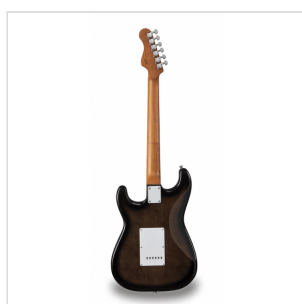

## RIDER-DELUXE-M TRBK DOUBLE CUTAWAY ELECTRIC GUITAR WITH 2 SINGLE COILS + SPLITTABLE HUMBUCKER AND SELF-LOCKING TUNERS (WILKINSON EQUIPPED, ROASTED MAPLE NECK+FRETBOARD, FLAMED TOP)

RIDER DELUXE: an incredible series gathering the alder sonic feature enriched by a flamed maple top, the stunning look and feel of roasted maple, the original Wilkinson pick ups/bridge, the hi-quality made in Taiwan self locking machines heads.

The Wilkinson bridge provides stability and reliability while Wilkinson single coils in conjunction with the splittable humbucker deliver that tone which became a trademark in music history.

A fine crafted instrument boasting an undisputed character.

### KEY FEATURES

Body: alder

Top: flamed maple

Neck and Fretboard: satin roasted maple

Frets: 22 (perloid)

Machine heads: self-locking chrome made in Taiwan

Bridge: Wilkinson vintage tremolo

Pick ups: 2 Wilkinson single coils + 1 Wilkinson splittable humbucker with push/pull

Switch: 5 way

Pots: volume/tone/tone + push/pull

Pickguard: white

Colour: transparent black flamed

Equipped with D'Addario XL