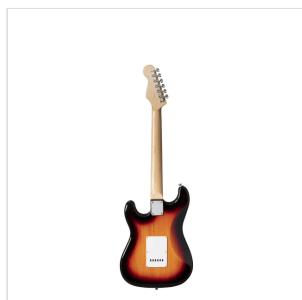

RIDER-STD-H 3TS DOUBLE CUTAWAY ELECTRIC GUITAR WITH 2 SINGLE COILS + 1 HUMBUCKER

RIDER series is a super classic revisited: double cutaway electric guitar featuring basswood body for rich tone and reliability. This version is equipped with 2 single coils for clear and brilliant tone + 1 humbucker to push your riffs&licks beyond. The 5-way switch and volume/tone pots offer great sound flexibility for blues, rock, funky tones. A perfect choice for beginners demanding quality and playability.

PRODUCT DETAILS

KEY FEATURES

Body: poplar

Neck: maple

Fretboard: laurel

Frets: 22

Machine heads: chrome

Bridge: vintage tremolo

Pick ups: 2 single coils + 1 humbucker

Switch: 5 way

Pots: volume/tone/tone

Colour: 3T Sunburst

SPECIFICATIONS

Nut	43 mm
------------	-------

Radius	15"
---------------	-----

Truss rod	bi-directional
------------------	----------------