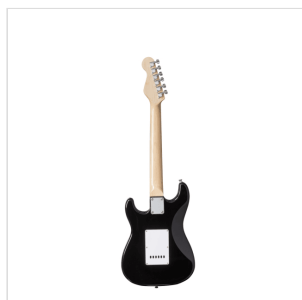

RIDER-JR BK 3/4 DOUBLE CUTAWAY ELECTRIC GUITAR WITH 3 SINGLE COILS

RIDER series is a super classic revisited: double cutaway electric guitar featuring basswood body for rich tone and reliability, 3 single coils for clear and brilliant tone. The 5-way switch and volume/tone pots offer great sound flexibility for blues, rock, funky tones. JR version feature a 3/4 size body, perfect choice for younger beginners demanding quality and playability.

PRODUCT DETAILS

KEY FEATURES

Body: poplar

Neck: maple

Fretboard: laurel

Frets: 22

Machine heads: chrome

Bridge: vintage tremolo

Pick ups: 3 single coils

Switch: 5 way

Pots: volume/tone/tone

Colour: Black

Size: 3/4

SPECIFICATIONS

Nut	41.5 mm
Radius	15"
Scale	23"
Truss rod	bi-directional