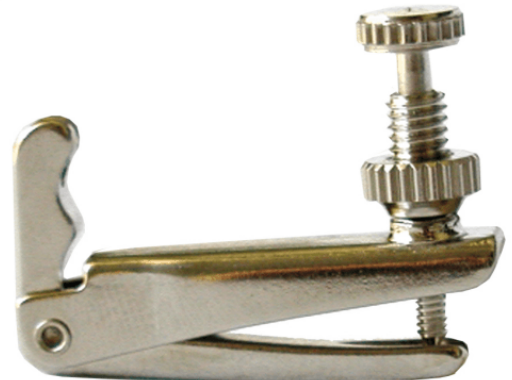

V-104

STRING ADJUSTER FOR VIOLIN 1/2 E 1/8

String Adjuster for violin , chromed steel.

PRODUCT DETAILS

KEY FEATURES

Use: Violin 1/2 e 1/8