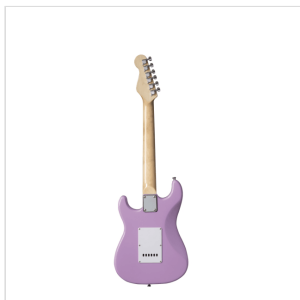

RIDER-JR PK 3/4 DOUBLE CUTAWAY ELECTRIC GUITAR WITH 3 SINGLE COILS

RIDER series is a super classic revisited: double cutaway electric guitar featuring basswood body for rich tone and reliability, 3 single coils for clear and brilliant tone. The 5-way switch and volume/tone pots offer great sound flexibility for blues, rock, funky tones. JR version feature a 3/4 size body, perfect choice for younger beginners demanding quality and playability.

PRODUCT DETAILS

KEY FEATURES

Body: poplar

Neck: maple

Fretboard: laurel

Frets: 22

Machine heads: chrome

Bridge: vintage tremolo

Pick ups: 3 single coils

Switch: 5 way

Pots: volume/tone/tone

Colour: Pink

Size: 3/4

SPECIFICATIONS

Nut	41.5 mm
------------	---------

Radius	15"
---------------	-----