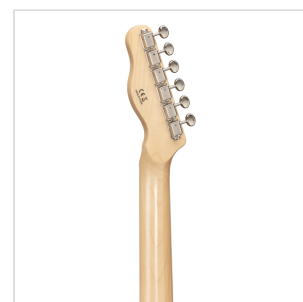

TWANGER-VINTAGE PRO-M BBL CUTAWAY ELECTRIC GUITAR WITH 1 SINGLE COIL AND 1 LIPSTICK PICKUP (EQUIPPED BY WILKINSON®)

TWANGER VINTAGE PRO series is conceived to catch the purest 'twang' wrapped in a true Vintage vibe. Featuring a solid alder body and equipped with Original Wilkinson® bridge/pick ups and hi-quality made in Taiwan tuners, TWANGER VINTAGE PRO proudly brings you great value, look and feeling.

Available in maple/rosewood fretboard version and in several vintage finishes.

HIGHLIGHTS

ALDER BODY

Alder body is not a detail: it means perfect weight and great 'twang'.

EQUIPPED BY WILKINSON®

Wilkinson® Vintage bridge and Wilkinson® pick add great value and versatility.

HI QUALITY VINTAGE TUNERS

Vintage style made in Taiwan tuners deliver reliability and stability.

PRODUCT DETAILS

KEY FEATURES

Body: alder

Neck: glossy maple

Tastiera: glossy maple

Frets: 21

Hi quality Vintage machine heads made in Taiwan (chrome)

Original Wilkinson® Vintage bridge (3 saddles)

Original Wilkinson® Pick ups: 1 single coil + 1 lipstick

Switch: 3 way

Pots: volume/tone

Colour: Butterscotch Blonde