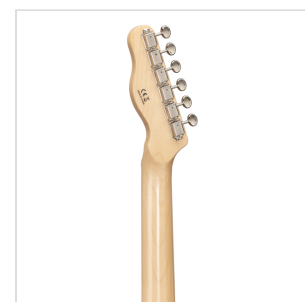

TWANGER-VINTAGE PRO-M BBS CUTAWAY ELECTRIC GUITAR WITH 1 SINGLE COIL AND 1 LIPSTICK PICKUP (EQUIPPED BY WILKINSON®)

TWANGER VINTAGE PRO series is conceived to catch the purest 'twang' wrapped in a true Vintage vibe. Featuring a solid alder body and equipped with Original Wilkinson® bridge/pick ups and hi-quality made in Taiwan tuners, TWANGER VINTAGE PRO proudly brings you great value, look and feeling.

Available in maple/rosewood fretboard version and in several vintage finishes.

HIGHLIGHTS

ALDER BODY

Alder body is not a detail: it means perfect weight and great 'twang'.

EQUIPPED BY WILKINSON®

Wilkinson® Vintage bridge and Wilkinson® pick add great value and versatility.

HI QUALITY VINTAGE TUNERS

Vintage style made in Taiwan tuners deliver reliability and stability.

PRODUCT DETAILS

KEY FEATURES

Body: alder

Neck: glossy maple

Tastiera: glossy maple

Frets: 21

Hi quality Vintage machine heads made in Taiwan (chrome)

Original Wilkinson® Vintage bridge (3 saddles)

Original Wilkinson® Pick ups: 1 single coil + 1 lipstick

Switch: 3 way

Pots: volume/tone

Colour: Burboun Burst