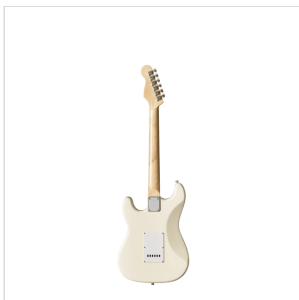

RIDER-JR VW

3/4 DOUBLE CUTAWAY ELECTRIC GUITAR WITH 3 SINGLE COILS

RIDER series is a super classic revisited: double cutaway electric guitar featuring basswood body for rich tone and reliability, 3 single coils for clear and brilliant tone. The 5-way switch and volume/tone pots offer great sound flexibility for blues, rock, funky tones. JR version feature a 3/4 size body, perfect choice for younger beginners demanding quality and playability.

PRODUCT DETAILS

KEY FEATURES

Body: poplar

Neck: maple

Fretboard: laurel

Frets: 22

Machine heads: chrome

Bridge: vintage tremolo

Pick ups: 3 single coils

Switch: 5 way

Pots: volume/tone/tone

Colour: Vintage White

Size: 3/4

SPECIFICATIONS

Nut	41.5 mm
------------	---------

Radius	15"
---------------	-----