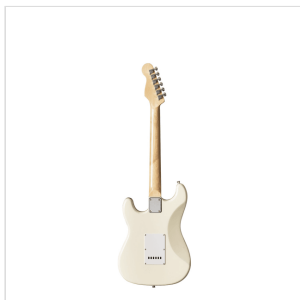

RIDER-STD-S VW

DOUBLE CUTAWAY ELECTRIC GUITAR WITH 3 SINGLE COILS

RIDER series is a super classic revisited: double cutaway electric guitar featuring basswood body for rich tone and reliability, 3 single coils for clear and brilliant tone. The 5-way switch and volume/tone pots offer great sound flexibility for blues, rock, funky tones. A perfect choice for beginners demanding quality and playability.

PRODUCT DETAILS

KEY FEATURES

Body: poplar

Neck: maple

Fretboard: laurel

Frets: 22

Machine heads: chrome

Bridge: vintage tremolo

Pick ups: 3 single coils

Switch: 5 way

Pots: volume/tone/tone

Colour: Vintage White

SPECIFICATIONS

Nut	43 mm
------------	-------

Radius	15"
---------------	-----

Truss rod	bi-directional
------------------	----------------