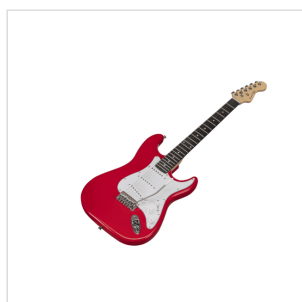

RIDER GP CAR ELECTRIC GUITAR PACK - CANDY APPLE RED

Wanna start your journey in the electric guitar world? Rider GP is the best way to do it! The guitar pack includes a Soundsation Rider-GP electric guitar, a RGP-10 vintage style combo, a clip tuner allowing you to be in tune without cables, a gig bag, 3 picks, cable and strap. All you need is here: now is up to you!

PRODUCT DETAILS

KEY FEATURES

Soundsation Rider-GP guitar: double cutaway basswood body, maple neck, 22 frets eco rosewood fretboard, 3 single coils, 5 positions switch

RGP-10 combo featuring 5" speaker, drive selector, eq, headphone out (10w)

Back lighted clip tuner allowing perfect and fast tuning without cables

Strap

Gig bag

Picks

Cable

Color box

Guitar finish: Candy Apple Red