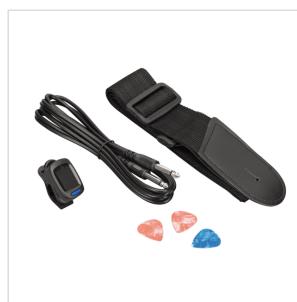

RIDER GP CAR ELECTRIC GUITAR PACK - CANDY APPLE RED

Wanna start your journey in the electric guitar world? Rider GP is the best way to do it! The guitar pack includes a Soundsation Rider-GP electric guitar, a RGP-10 vintage style combo, a clip tuner allowing you to be in tune without cables, a gig bag, 3 picks, cable and strap. All you need is here: now is up to you!

PRODUCT DETAILS

KEY FEATURES

Soundsation Rider-GP guitar: double cutaway basswood body, maple neck, 22 frets eco rosewood fretboard, 3 single coils, 5 positions switch

RGP-10 combo featuring 5" speaker, drive selector, eq, headphone out (10w)

Back lighted clip tuner allowing perfect and fast tuning without cables

Strap

Gig bag

Picks

Cable

Color box

Guitar finish: Candy Apple Red