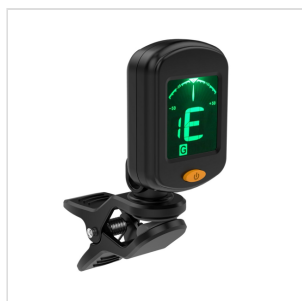

RIDER GP CAR ELECTRIC GUITAR PACK - CANDY APPLE RED

Wanna start your journey in the electric guitar world? Rider GP is the best way to do it! The guitar pack includes a Soundsation Rider-GP electric guitar, a RGP-10 vintage style combo, a clip tuner allowing you to be in tune without cables, a gig bag, 3 picks, cable and strap. All you need is here: now is up to you!

PRODUCT DETAILS

KEY FEATURES

Soundsation Rider-GP guitar: double cutaway basswood body, maple neck, 22 frets eco rosewood fretboard, 3 single coils, 5 positions switch

RGP-10 combo featuring 5" speaker, drive selector, eq, headphone out (10w)

Back lighted clip tuner allowing perfect and fast tuning without cables

Strap

Gig bag

Picks

Cable

Color box

Guitar finish: Candy Apple Red