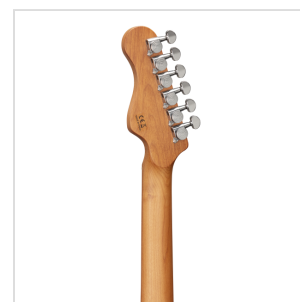

# RIDER-DELUXE-M ACSB DOUBLE CUTAWAY ELECTRIC GUITAR WITH 2 SINGLE COILS + SPLITTABLE HUMBUCKER AND SELF-LOCKING TUNERS (WILKINSON EQUIPPED, ROASTED MAPLE NECK+FRETBOARD, FLAMED TOP)

RIDER DELUXE: an incredible series gathering the alder sonic feature enriched by a flamed maple top, the stunning look and feel of roasted maple, the original Wilkinson pick ups/bridge, the hi-quality made in Taiwan self locking machines heads.

The Wilkinson bridge provides stability and reliability while Wilkinson single coils in conjunction with the splittable humbucker deliver that tone which became a trademark in music history.

A fine crafted instrument boasting an undisputed character.

### KEY FEATURES

Body: alder

Top: flamed maple

Neck and Fretboard: satin roasted maple

Frets: 22 (perloid)

Machine heads: self-locking chrome made in Taiwan

Bridge: Wilkinson vintage tremolo

Pick ups: 2 Wilkinson single coils + 1 Wilkinson splittable humbucker with push/pull

Switch: 5 way

Pots: volume/tone/tone + push/pull

Pickguard: white

Colour: aged cherry sunburst flamed

Equipped with D'Addario XL