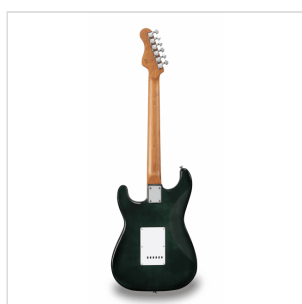

RIDER-DELUXE-M AGR

DOUBLE CUTAWAY ELECTRIC GUITAR WITH 2 SINGLE COILS + SPLITTABLE HUMBUCKER AND SELF-LOCKING TUNERS (WILKINSON EQUIPPED, ROASTED MAPLE NECK+FRETBOARD, FLAMED TOP)

RIDER DELUXE: an incredible series gathering the alder sonic feature enriched by a flamed maple top, the stunning look and feel of roasted maple, the original Wilkinson pick ups/bridge, the hi-quality made in Taiwan self locking machines heads.

The Wilkinson bridge provides stability and reliability while Wilkinson single coils in conjunction with the splittable humbucker deliver that tone which became a trademark in music history.

A fine crafted instrument boasting an undisputed character.

EQUIPPED BY WILKINSON®

Wilkinson® Vintage bridge and Wilkinson® single coils/splittable humbucker add great value and versatility.

SELF LOCKING TUNERS

Fast restringing and stabler tuning.

PRODUCT DETAILS

KEY FEATURES

Body: alder

Top: flamed maple

Neck and Fretboard: satin roasted maple

Frets: 22 (perloid)

Machine heads: self-locking chrome made in Taiwan

Bridge: Wilkinson vintage tremolo

Pick ups: 2 Wilkinson single coils + 1 Wilkinson splittable humbucker with push/pull