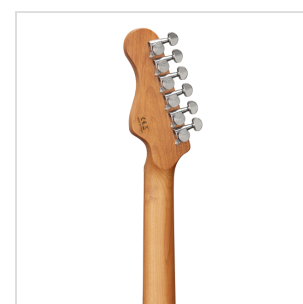

RIDER-DELUXE-M AGR

DOUBLE CUTAWAY ELECTRIC GUITAR WITH 2 SINGLE COILS + SPLITTABLE HUMBUCKER AND SELF-LOCKING TUNERS (WILKINSON EQUIPPED, ROASTED MAPLE NECK+FRETBOARD, FLAMED TOP)

RIDER DELUXE: an incredible series gathering the alder sonic feature enriched by a flamed maple top, the stunning look and feel of roasted maple, the original Wilkinson pick ups/bridge, the hi-quality made in Taiwan self locking machines heads.

The Wilkinson bridge provides stability and reliability while Wilkinson single coils in conjunction with the splittable humbucker deliver that tone which became a trademark in music history.

A fine crafted instrument boasting an undisputed character.

EQUIPPED BY WILKINSON®

Wilkinson® Vintage bridge and Wilkinson® single coils/splittable humbucker add great value and versatility.

SELF LOCKING TUNERS

Fast restringing and stabler tuning.

PRODUCT DETAILS

KEY FEATURES

Body: alder

Top: flamed maple

Neck and Fretboard: satin roasted maple

Frets: 22 (perloid)

Machine heads: self-locking chrome made in Taiwan

Bridge: Wilkinson vintage tremolo

Pick ups: 2 Wilkinson single coils + 1 Wilkinson splittable humbucker with push/pull