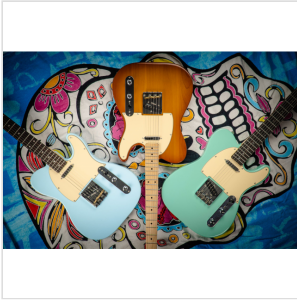

TWANGER-VINTAGE PRO-M NT CUTAWAY ELECTRIC GUITAR WITH 1 SINGLE COIL AND 1 LIPSTICK PICKUP (EQUIPPED BY WILKINSON®)

TWANGER VINTAGE PRO series is conceived to catch the purest 'twang' wrapped in a true Vintage vibe. Featuring a solid alder body and equipped with Original Wilkinson® bridge/pick ups and hi-quality made in Taiwan tuners, TWANGER VINTAGE PRO proudly brings you great value, look and feeling.

Available in maple/rosewood fretboard version and in several vintage finishes.

HIGHLIGHTS

ALDER BODY

Alder body is not a detail: it means perfect weight and great 'twang'.

EQUIPPED BY WILKINSON®

Wilkinson® Vintage bridge and Wilkinson® pick add great value and versatility.

HI QUALITY VINTAGE TUNERS

Vintage style made in Taiwan tuners deliver reliability and stability.

PRODUCT DETAILS

KEY FEATURES

Body: alder

Neck: glossy maple

Tastiera: glossy maple

Frets: 21

Hi quality Vintage machine heads made in Taiwan (chrome)

Original Wilkinson® Vintage bridge (3 saddles)

Original Wilkinson® Pick ups: 1 single coil + 1 lipstick

Switch: 3 way

Pots: volume/tone

Colour: Natural