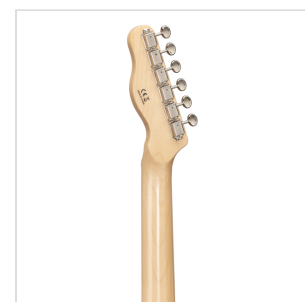

TWANGER-VINTAGE PRO-M NT CUTAWAY ELECTRIC GUITAR WITH 1 SINGLE COIL AND 1 LIPSTICK PICKUP (EQUIPPED BY WILKINSON®)

TWANGER VINTAGE PRO series is conceived to catch the purest 'twang' wrapped in a true Vintage vibe. Featuring a solid alder body and equipped with Original Wilkinson® bridge/pick ups and hi-quality made in Taiwan tuners, TWANGER VINTAGE PRO proudly brings you great value, look and feeling.

Available in maple/rosewood fretboard version and in several vintage finishes.

HIGHLIGHTS

ALDER BODY

Alder body is not a detail: it means perfect weight and great 'twang'.

EQUIPPED BY WILKINSON®

Wilkinson® Vintage bridge and Wilkinson® pick add great value and versatility.

HI QUALITY VINTAGE TUNERS

Vintage style made in Taiwan tuners deliver reliability and stability.

PRODUCT DETAILS

KEY FEATURES

Body: alder

Neck: glossy maple

Tastiera: glossy maple

Frets: 21

Hi quality Vintage machine heads made in Taiwan (chrome)

Original Wilkinson® Vintage bridge (3 saddles)

Original Wilkinson® Pick ups: 1 single coil + 1 lipstick

Switch: 3 way

Pots: volume/tone

Colour: Natural