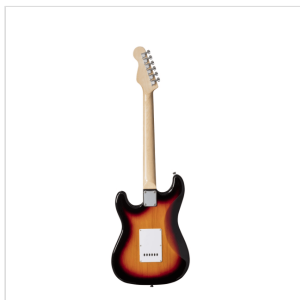

## RIDER-STD-S 3TS DOUBLE CUTAWAY ELECTRIC GUITAR WITH 3 SINGLE COILS

RIDER series is a super classic revisited: double cutaway electric guitar featuring basswood body for rich tone and reliability, 3 single coils for clear and brilliant tone. The 5-way switch and volume/tone pots offer great sound flexibility for blues, rock, funky tones. A perfect choice for beginners demanding quality and playability.

### KEY FEATURES

Body: poplar

Neck: maple

Fretboard: laurel

Frets: 22

Machine heads: chrome

Bridge: vintage tremolo

Pick ups: 3 single coils

Switch: 5 way

Pots: volume/tone/tone

Colour: 3T Sunburst