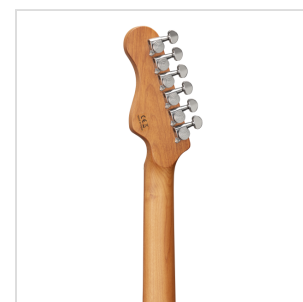

RIDER-DELUXE-M BW

DOUBLE CUTAWAY ELECTRIC GUITAR WITH 2 SINGLE COILS + SPLITTABLE HUMBUCKER AND SELF-LOCKING TUNERS (WILKINSON EQUIPPED, ROASTED MAPLE NECK+FRETBOARD, FLAMED TOP)

RIDER DELUXE: an incredible series gathering the alder sonic feature enriched by a flamed maple top, the stunning look and feel of roasted maple, the original Wilkinson pick ups/bridge, the hi-quality made in Taiwan self locking machines heads.

The Wilkinson bridge provides stability and reliability while Wilkinson single coils in conjunction with the splittable humbucker deliver that tone which became a trademark in music history.

A fine crafted instrument boasting an undisputed character.

EQUIPPED BY WILKINSON®

Wilkinson® Vintage bridge and Wilkinson® single coils/splittable humbucker add great value and versatility.

SELF LOCKING TUNERS

Fast restringing and stabler tuning.

PRODUCT DETAILS

KEY FEATURES

Body: alder

Top: flamed maple

Neck and Fretboard: satin roasted maple

Frets: 22 (perloid)

Machine heads: self-locking chrome made in Taiwan

Bridge: Wilkinson vintage tremolo

Pick ups: 2 Wilkinson single coils + 1 Wilkinson splittable humbucker with push/pull