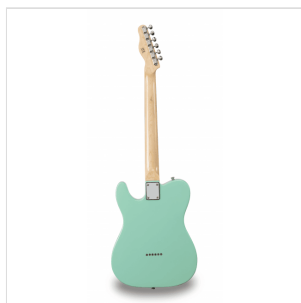

TWANGER-VINTAGE PRO-R SFG CUTAWAY ELECTRIC GUITAR WITH 1 SINGLE COIL AND 1 LIPSTICK PICKUP (EQUIPPED BY WILKINSON®)

TWANGER VINTAGE PRO series is conceived to catch the purest 'twang' wrapped in a true Vintage vibe. Featuring a solid alder body and equipped with Original Wilkinson® bridge/pick ups and hi-quality made in Taiwan tuners, TWANGER VINTAGE PRO proudly brings you great value, look and feeling.

Available in maple/rosewood fretboard version and in several vintage finishes.

HIGHLIGHTS

ALDER BODY

Alder body is not a detail: it means perfect weight and great 'twang'.

EQUIPPED BY WILKINSON®

Wilkinson® Vintage bridge and Wilkinson® pick add great value and versatility.

HI QUALITY VINTAGE TUNERS

Vintage style made in Taiwan tuners deliver reliability and stability.

PRODUCT DETAILS

KEY FEATURES

Body: alder

Neck: glossy maple

Tastiera: rosewood

Frets: 21

Hi quality Vintage machine heads made in Taiwan (chrome)

Original Wilkinson® Vintage bridge (3 saddles)

Original Wilkinson® Pick ups: 1 single coil + 1 lipstick

Switch: 3 way

Pots: volume/tone

Colour: Sea Foam Green