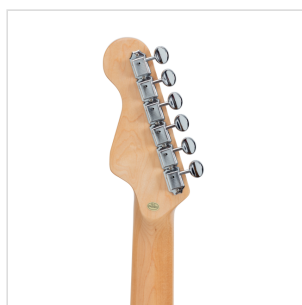

RIDER-RETRO-M v2 TR DOUBLE CUTAWAY ELECTRIC GUITAR WITH 3 SINGLE COILS AND VINTAGE TUNERS (WILKINSON EQUIPPED)

Born to recall the feeling of a glorious past that has never ceased to fascinate generations of guitar players, RIDER RETRO upgrades to v2! Lighter and more resonant than before with its **alder body**, V2 now spots a **2-point Wilkinson tremolo bridge**. And you still have the special **retro finishes**, the original **Wilkinson pick ups**, the hi-quality made **vintage machines heads** together with mint green pickguard.

PRODUCT DETAILS

KEY FEATURES

Body: alder

Neck: glossy maple

Fretboard: maple

Frets: 21 (perloid)

Machine heads: hi quality vintage style

Bridge: Wilkinson 2-point tremolo

Pick ups: 3 Wilkinson vintage single coils

Switch: 5 way

Pots: volume/tone/tone

Pickguard: mint green

Colour: torino red

Equipped with D'Addario XL

SPECIFICATIONS

Nut	43 mm
Radius	15" (380 mm)
Scale	648 mm
Truss Rod	Bi-directional