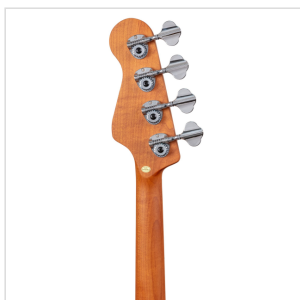

# SPUR-DELUXE TNT ELECTRIC BASS WITH ROASTED MAPLE FREBOARD AND NECK (4 STRINGS)

The **SPUR DELUXE** revisits one of the most famous classics in music history with a personality all its own. With a **roasted maple** neck and fingerboard, also available with a **flamed maple** top, the SPUR DELUXE series basses offer modern musicians impressive tonal performance combined with elegant aesthetics, with a choice of **4 or 5-string** versions.

### A VERSATILE INSTRUMENTS THAT GOES FAR BEYOND THE ENTRY LEVEL

Designed for the contemporary musician and available in **4- or 5-string versions**, the new SPUR DELUXE delivers a dynamic and versatile sound that adapts to a variety of musical contexts thanks to its powerful pickups with **active circuitry** (9V battery is required).

### KEY FEATURES

Body: okoume

Neck: roasted maple

Tastiera: roasted maple

Frets: 20

Machine heads: chrome

Bridge: SD vintage

Pick ups: 2 J-style Deluxe w/active circuitry

### SPECIFICATIONS

<b>Scale</b>	864 mm
<b>Radius</b>	380 mm (15")
<b>Nut</b>	38 mm
<b>Frets</b>	2.7 mm round
<b>Truss rod</b>	bi-directional