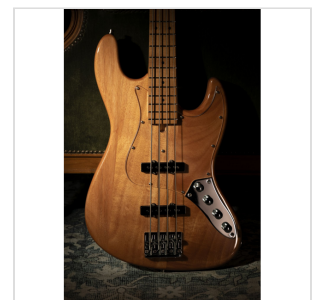

# SPUR-DELUXE TNT ELECTRIC BASS WITH ROASTED MAPLE FREBOARD AND NECK (4 STRINGS)

The **SPUR DELUXE** revisits one of the most famous classics in music history with a personality all its own. With a **roasted maple** neck and fingerboard, also available with a **flamed maple** top, the SPUR DELUXE series basses offer modern musicians impressive tonal performance combined with elegant aesthetics, with a choice of **4 or 5-string** versions.

### A VERSATILE INSTRUMENTS THAT GOES FAR BEYOND THE ENTRY LEVEL

Designed for the contemporary musician and available in **4- or 5-string versions**, the new SPUR DELUXE delivers a dynamic and versatile sound that adapts to a variety of musical contexts thanks to its powerful pickups with **active circuitry** (9V battery is required).

### KEY FEATURES

Body: okoume

Neck: roasted maple

Tastiera: roasted maple

Frets: 20

Machine heads: chrome

Bridge: SD vintage

Pick ups: 2 J-style Deluxe w/active circuitry