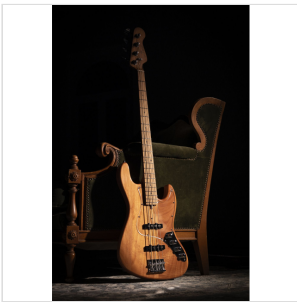

# SPUR-DELUXE TNT ELECTRIC BASS WITH ROASTED MAPLE FREBOARD AND NECK (4 STRINGS)

The **SPUR DELUXE** revisits one of the most famous classics in music history with a personality all its own. With a **roasted maple** neck and fingerboard, also available with a **flamed maple** top, the SPUR DELUXE series basses offer modern musicians impressive tonal performance combined with elegant aesthetics, with a choice of **4 or 5-string** versions.

### A VERSATILE INSTRUMENTS THAT GOES FAR BEYOND THE ENTRY LEVEL

Designed for the contemporary musician and available in **4- or 5-string versions**, the new SPUR DELUXE delivers a dynamic and versatile sound that adapts to a variety of musical contexts thanks to its powerful pickups with **active circuitry** (9V battery is required).

### CAPTIVATING LOOK

Elegant aesthetic enhanced by a **transparent pickguard** that highlights the **Natural** and **Wine Sunburst Flamed** finishes.

### KEY FEATURES

Body: okoume

Neck: roasted maple

Tastiera: roasted maple

Frets: 20

Machine heads: chrome

Bridge: SD vintage

Pick ups: 2 J-style Deluxe w/active circuitry