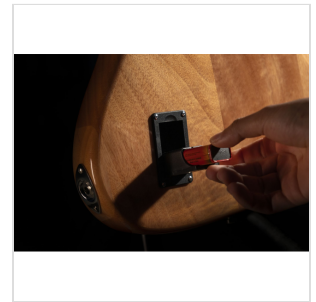

# SPUR-DELUXE TNT ELECTRIC BASS WITH ROASTED MAPLE FREBOARD AND NECK (4 STRINGS)

The **SPUR DELUXE** revisits one of the most famous classics in music history with a personality all its own. With a **roasted maple** neck and fingerboard, also available with a **flamed maple** top, the SPUR DELUXE series basses offer modern musicians impressive tonal performance combined with elegant aesthetics, with a choice of **4 or 5-string** versions.

### A VERSATILE INSTRUMENTS THAT GOES FAR BEYOND THE ENTRY LEVEL

Designed for the contemporary musician and available in **4- or 5-string versions**, the new SPUR DELUXE delivers a dynamic and versatile sound that adapts to a variety of musical contexts thanks to its powerful pickups with **active circuitry** (9V battery is required).

### KEY FEATURES

Body: okoume

Neck: roasted maple

Tastiera: roasted maple

Frets: 20

Machine heads: chrome

Bridge: SD vintage

Pick ups: 2 J-style Deluxe w/active circuitry