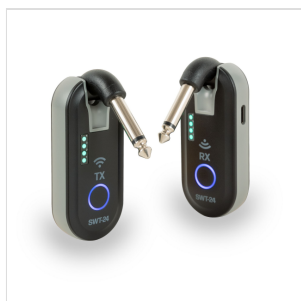

SWT24

2.4GHZ WIRELESS SYSTEM FOR GUITAR/BASS

Soundsation **SWT-24** is a **2.4 GHz wireless system** designed to give you freedom of movement with stable, interference-free, high-quality & low latency transmission in a range of **50 meters**. Featuring a smart **rotating jack joint** and slim profile, it fits perfectly on any type of guitar or bass, allowing you to use up to **4 sets simultaneously** without interference for hours thanks to its **long lasting lithium batteries**. Free yourself from cables and unleash your creativity!