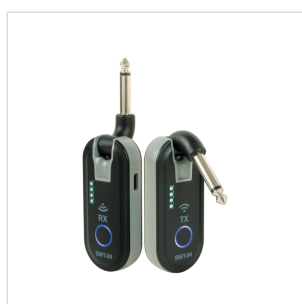

SWT24

2.4GHZ WIRELESS SYSTEM FOR GUITAR/BASS

Soundsation **SWT-24** is a **2.4 GHz wireless system** designed to give you freedom of movement with stable, interference-free, high-quality & low latency transmission in a range of **50 meters**. Featuring a smart **rotating jack joint** and slim profile, it fits perfectly on any type of guitar or bass, allowing you to use up to **4 sets simultaneously** without interference for hours thanks to its **long lasting lithium batteries**. Free yourself from cables and unleash your creativity!