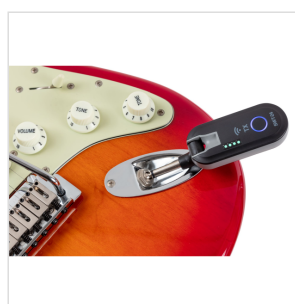

SWT24

2.4GHZ WIRELESS SYSTEM FOR GUITAR/BASS

Soundsation **SWT-24** is a **2.4 GHz wireless system** designed to give you freedom of movement with stable, interference-free, high-quality & low latency transmission in a range of **50 meters**. Featuring a smart **rotating jack joint** and slim profile, it fits perfectly on any type of guitar or bass, allowing you to use up to **4 sets simultaneously** without interference for hours thanks to its **long lasting lithium batteries**. Free yourself from cables and unleash your creativity!