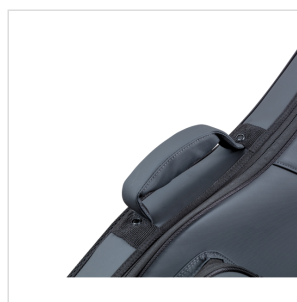

SFTC205-A GRY DELUXE SOFTCASE FOR ACOUSTIC GUITAR

Soundsation SFTC205 soft cases feature a reinforcing 5 mm PE board and 20 mm EPE, providing excellent overall protection of 25 mm. They combine sturdiness and comfort with a fresh design and waterproof material, protecting your instruments in any conditions and offering all the portability you need with adjustable straps and a padded handle. Available in a wide range of sizes for guitars and basses.

PRODUCT DETAILS

KEY FEATURES

Outer material: waterproof fabric

Construction: 5 mm PE board + 20 mm EPE

Interior lining: Dark Grey cloth

Front zippered pocket + tablet/smartphone pocket with velcro closure

Padded handle

Adjustable padded straps

Rubber feet

Finish: Grey & Black

Instrument: acoustic guitar

SPECIFICATIONS

Dimensions (interior)	108 x 35/42 x 13 cm
Dimensions (exterior)	115,5 x 37/48 x 18 cm