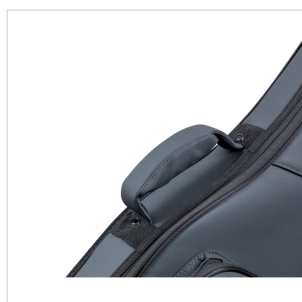

## SFTC205-C GRY DELUXE SOFTCASE FOR CLASSIC GUITAR

Soundsation SFTC205 soft cases feature a reinforcing 5 mm PE board and 20 mm EPE, providing excellent overall protection of 25 mm. They combine sturdiness and comfort with a fresh design and waterproof material, protecting your instruments in any conditions and offering all the portability you need with adjustable straps and a padded handle. Available in a wide range of sizes for guitars and basses.

### KEY FEATURES

Outer material: waterproof fabric

Construction: 5 mm PE board + 20 mm EPE

Interior lining: Dark Grey cloth

Front zippered pocket + tablet/smartphone pocket with velcro closure

Padded handle

Adjustable padded straps

Rubber feet

Finish: Grey & Black

Instrument: classic guitar