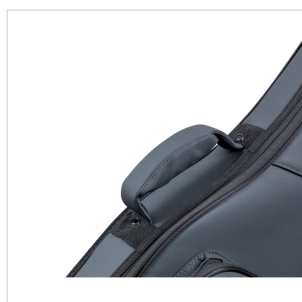

SFTC205-B GRY DELUXE SOFTCASE FOR BASS GUITAR

Soundsation SFTC205 soft cases feature a reinforcing 5 mm PE board and 20 mm EPE, providing excellent overall protection of 25 mm. They combine sturdiness and comfort with a fresh design and waterproof material, protecting your instruments in any conditions and offering all the portability you need with adjustable straps and a padded handle. Available in a wide range of sizes for guitars and basses.

PRODUCT DETAILS

KEY FEATURES

Outer material: waterproof fabric

Construction: 5 mm PE board + 20 mm EPE

Interior lining: Dark Grey cloth

Front zippered pocket + tablet/smartphone pocket with velcro closure

Padded handle

Adjustable padded straps

Rubber feet

Finish: Grey & Black

Instrument: bass guitar

SPECIFICATIONS

Dimensions (interior)	126 x 31/35 x 7 cm
Dimensions (exterior)	130 x 34/42 x 13,5 cm