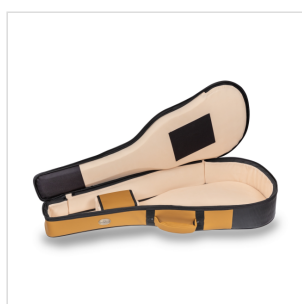

## SFTC205-C BG DELUXE SOFTCASE FOR CLASSIC GUITAR

Soundsation SFTC205 soft cases feature a reinforcing 5 mm PE board and 20 mm EPE, providing excellent overall protection of 25 mm. They combine sturdiness and comfort with a fresh design and waterproof material, protecting your instruments in any conditions and offering all the portability you need with adjustable straps and a padded handle. Available in a wide range of sizes for guitars and basses.

### KEY FEATURES

Outer material: waterproof fabric

Construction: 5 mm PE board + 20 mm EPE

Interior lining: Light Beige cloth

Front zippered pocket + tablet/smartphone pocket with velcro closure

Padded handle

Adjustable padded straps

Rubber feet

Finish: Beige & Black

Instrument: classic guitar

### SPECIFICATIONS

<b>Dimensions (interior)</b>	103,5 x 33/39 x 10,5 cm
<b>Dimensions (exterior)</b>	107 x 35/44 x 15 cm