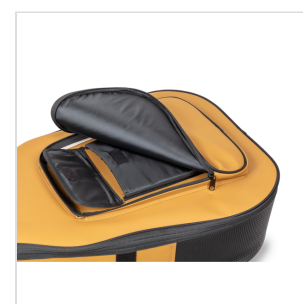

SFTC205-B BG DELUXE SOFTCASE FOR BASS GUITAR

Soundsation SFTC205 soft cases feature a reinforcing 5 mm PE board and 20 mm EPE, providing excellent overall protection of 25 mm. They combine sturdiness and comfort with a fresh design and waterproof material, protecting your instruments in any conditions and offering all the portability you need with adjustable straps and a padded handle. Available in a wide range of sizes for guitars and basses.

PRODUCT DETAILS

KEY FEATURES

Outer material: waterproof fabric

Construction: 5 mm PE board + 20 mm EPE

Interior lining: Light Beige cloth

Front zippered pocket + tablet/smartphone pocket with velcro closure

Padded handle

Adjustable padded straps

Rubber feet

Finish: Beige & Black

Instrument: bass guitar

SPECIFICATIONS

Dimensions (interior)	126 x 31/35 x 7 cm
Dimensions (exterior)	130 x 34/42 x 13,5 cm