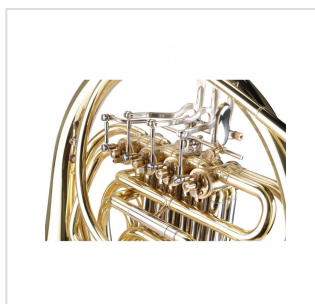

SFH-FB4G

F/Bb Double French Horn with 4 rotary valves

French horn has been historically very popular in orchestra, both on harmonies and solos. The French Horn Soundsation SFH-FB4G is built with high attention on details. Perfectly pitched and featuring easy emission, Double pitch F/Bb it offer a warm and mellow tone. Ergonomic, lightweight design, easy playing and perfect pitch: SFH-FB4G is a great choice for students.

KEY FEATURES

Brass body

F/Bb pitch

4 stainless steel rotary valves

Bore diameter of Ø 11,90mm

Bell diameter of Ø 311mm

Pitch slide on main bore

Laquered gold finish