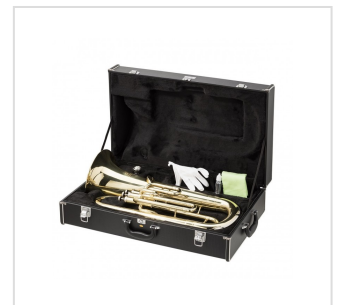

# SEU-20G

Euphonium 3 pistons

Euphonium built with great care of the warm and round sound details typical of tapering cone instruments, the Eufoni SEU-20G is easy to emit great tune, ideal for band and orchestra

### **Brass**

<b>Mechanics</b>	3
<b>Bore</b>	0.567" (Ø 14,40mm)
<b>Bell</b>	12.236" (Ø 260mm)
<b>Tuning pumps</b>	Main bore, first-second-third piston
<b>Water Venting Key</b>	main bore
<b>Finishing</b>	Gold lacquered with chromed inserts on the pumps
<b>Accessories</b>	mouthpiece, oil, gloves, cloth for cleaning
<b>Case</b>	Hard case preformed