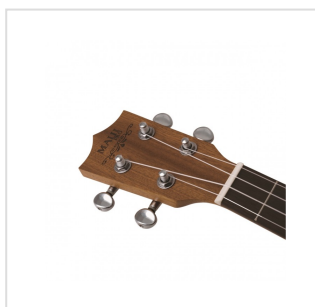

MPUKA-130A

Tenore ukulele MAUI PRO with bag (spruce top)

An exotic touch to your arrangements? You want something more from a simple ukulele? THE PRO series ukulele of the MAUI are perfect for you. Available in all extensions from Soprano to Baritone the ukulele MAUI PRO are now offered also in a new version featuring spruce top with mahogany Sapele back and sides.

KEY FEATURES

Tenore ukulele

Body	Sapele plywood with Spruce top
Fretboard	Walnut (15 keys)
Diapason	17"
Machine heads	chrome
Bridge	Walnut
Rosette	Maui pro design
Finish	Satin
Strings	Aquila
Bag	included