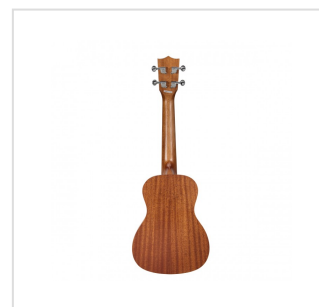

MPUKA-130A

Tenore ukulele MAUI PRO with bag (spruce top)

An exotic touch to your arrangements? You want something more from a simple ukulele? THE PRO series ukulele of the MAUI are perfect for you. Available in all extensions from Soprano to Baritone the ukulele MAUI PRO are now offered also in a new version featuring spruce top with mahogany Sapele back and sides.

KEY FEATURES

Tenore ukulele

Body	Sapele plywood with Spruce top
Fretboard	Walnut (15 keys)
Diapason	17"
Machine heads	chrome
Bridge	Walnut
Rosette	Maui pro design
Finish	Satin
Strings	Aquila
Bag	included