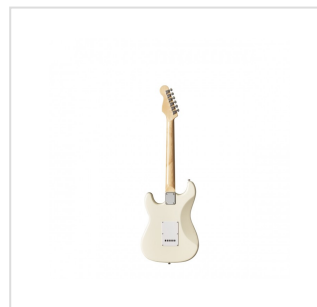

RIDER-JR VW

3/4 double cutaway electric guitar with 3 single coils

RIDER series is a super classic revisited: double cutaway electric guitar featuring basswood body for rich tone and reliability, 3 single coils for clear and brilliant tone. 22 frets Eco-Rosewood fretboard fully complies CITES regulation preserving the feeling and the look of rosewood. The 5-way switch and volume/tone pots offer great sound flexibility for blues, rock, funky tones. JR version feature a 3/4 size body, perfect choice for younger beginners demanding quality and playability.

KEY FEATURES

Body	basswood
Neck	maple
Fretboard	Eco-Rosewood (CITES compliant)
Frets	22
Machine heads	chrome
Bridge	vintage tremolo
Pick ups	3 single coils
Switch	5 way
Pots	volume/tone/tone
Colour	Vintage White
Size	3/4