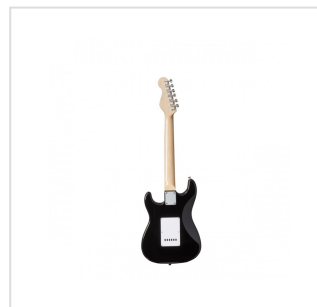

RIDER-JR BK

3/4 double cutaway electric guitar with 3 single coils

RIDER series is a super classic revisited: double cutaway electric guitar featuring basswood body for rich tone and reliability, 3 single coils for clear and brilliant tone. 22 frets Eco-Rosewood fretboard fully complies CITES regulation preserving the feeling and the look of rosewood. The 5-way switch and volume/tone pots offer great sound flexibility for blues, rock, funky tones. JR version feature a 3/4 size body, perfect choice for younger beginners demanding quality and playability.

KEY FEATURES

Body	basswood
Neck	maple
Fretboard	Eco-Rosewood (CITES compliant)
Frets	22
Machine heads	chrome
Bridge	vintage tremolo
Pick ups	3 single coils
Switch	5 way
Pots	volume/tone/tone
Colour	Black
Size	3/4