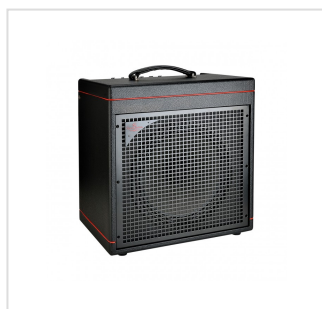

RED SPARK-60

Electric bass combo 60W

Red Spark 60 is 60w bass combo, compact yet powerful, a great choice for practicing and performing intimate gigs. Featuring easy but effective controls to shape your tone, FX loop to connect your outboard, Aux In for playing along with your favourite songs, a Limiter and Phone Out for your silent practice sessions. The Spark Up function is designed to improve the fundamentals of lows and the transparency of hi end frequencies, very useful for slapping or popping techniques.

KEY FEATURES

Power 60W

Controls High/Low input, Bass, Middle, Treble, Master, Spark Up, FX level

FX Loop w/ dedicated level

Limiter w/ led indicator

Spark Up improves the fundamentals of lows and the transparency of hi end frequencies

3.5" Aux In for playing on your favourite backing tracks

Phone out 3.5"

Speaker Premium Custom 12"

MORE SPECIFICATIONS

Dimensions 43.5x31x47.5cm (LxPxH)

Weight 16kg