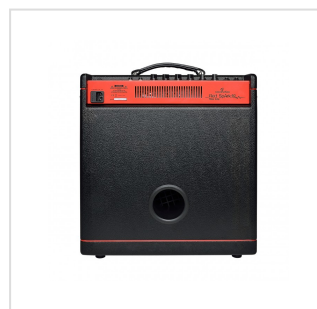

RED SPARK-60

Electric bass combo 60W

Red Spark 60 is 60w bass combo, compact yet powerful, a great choice for practicing and performing intimate gigs. Featuring easy but effective controls to shape your tone, FX loop to connect your outboard, Aux In for playing along with your favourite songs, a Limiter and Phone Out for your silent practice sessions. The Spark Up function is designed to improve the fundamentals of lows and the transparency of hi end frequencies, very useful for slapping or popping techniques.

KEY FEATURES

Power 60W

Controls High/Low input, Bass, Middle, Treble, Master, Spark Up, FX level

FX Loop w/ dedicated level

Limiter w/ led indicator

Spark Up improves the fundamentals of lows and the transparency of hi end frequencies

3.5" Aux In for playing on your favourite backing tracks

Phone out 3.5"

Speaker Premium Custom 12"

MORE SPECIFICATIONS

Dimensions 43.5x31x47.5cm (LxPxH)

Weight 16kg