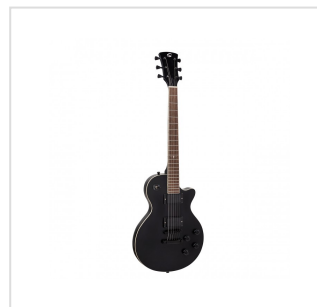

MILESTONE-PRO SE MBK

Arch top cutaway electric guitar with 2 humbuckers and set-in neck

Milestone-PRO means further steps along the road that made blues and rock true legend. Solid arch top body, together with powerful humbuckers provide the feeling and the tone everybody has learnt to love, while set-in mahogany neck adds infinite sustain to your chords and solos. The 3-way switch and 2 volume/2 tone independent pots offer great sound flexibility. A perfect choice for blues, rock and rawer music. Special Edition features matte black finish and Grover tuners.

Status: New

KEY FEATURES

Body	solid basswood (arch top)
Neck	set-in mahogany
Tastiera	Eco-Rosewood (CITES compliant)
Frets	22
Hardware	chromed
Machine heads	Grover
Bridge	tune o matic
Pick ups	2 humbuckers
Switch	3 way
Pots	2 volume/2 tone
Colour	black satin