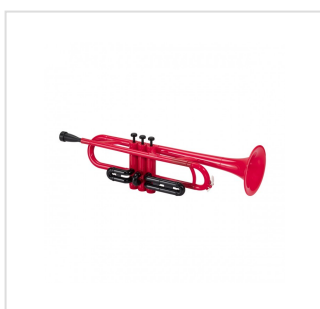

# SKT-10RD

Bb trumpet in Abs

The first steps are fundamental for the study of the instrument. The SKT-10BK horn was designed to make learning easier. Easy to issue, it offers perfect intonation and a ringing sound. Made of ABS, it is light and compact only 1,10 Lb. Equipped with all accessories, it is the ideal tool for childre

## KEY FEATURES

Buil ABS

Stainless steel valves

Bore Ø 11,6mm

Bell size Ø 129mm

Adjustable main pump

1 waterkeys

Finish Red