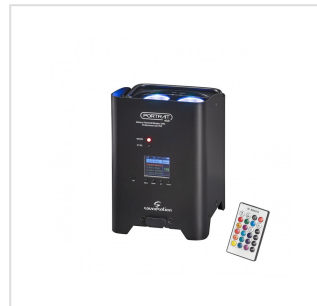

KEY FEATURES

4x 12W RGBW 4in1 high-efficiency and long-life LEDs

15° Beam angle; 29° Field angle

Wireless 2.4GHz DMX-512 control

DMX-512 wired control

Wi-Fi Control Mode

IR remote control

0°-25° adjustable tilt support

Foldable handle for easy transport

OLED Color Display with intuitive interface

Rechargeable Lithium-Ion Battery for up to 12-hour operation

8-Units Flight Case with Charging Function