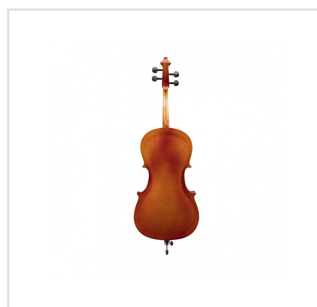

OCE-44

Cello Virtuoso OCE 4/4 with solid spruce top and solid maple back and side

Virtuoso orchestra is a cello that offers the best value for money. Made entirely of solid wood, soundboard in selected spruce, sides and back in flamed maple. The Virtuoso OCE model offers tone, full warmth and a firm attack. The design is of traditional type with painting in classic shades. Built with excellent materials and equipped with bag and headband. Ideal for advanced study.

Status: New

KEY FEATURES

Solid spruce top

solid Maple back and sides

Maple neck

ebony fingerboard

paint binding

Ebony nut

Ebony pegs

Maple bridge, French Style

Diecast metal tailpiece with 4 fine tuners

Included wood bow with octagonal stick and natural hair

Padded carrying bag with bow pocket and carrying straps