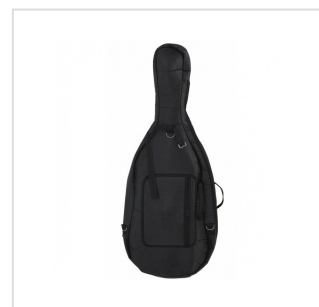

OCE-44

Cello Virtuoso OCE 4/4 with solid spruce top and solid maple back and side

Virtuoso orchestra is a cello that offers the best value for money. Made entirely of solid wood, soundboard in selected spruce, sides and back in flamed maple. The Virtuoso OCE model offers tone, full warmth and a firm attack. The design is of traditional type with painting in classic shades. Built with excellent materials and equipped with bag and headband. Ideal for advanced study.

Status: New

KEY FEATURES

Solid spruce top

solid Maple back and sides

Maple neck

ebony fingerboard

paint binding

Ebony nut

Ebony pegs

Maple bridge, French Style

Diecast metal tailpiece with 4 fine tuners

Included wood bow with octagonal stick and natural hair

Padded carrying bag with bow pocket and carrying straps