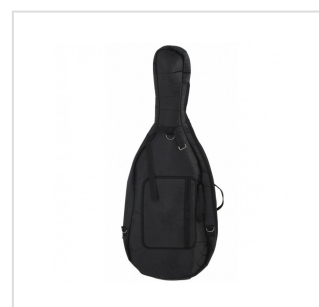

OCE-34

Cello Virtuoso OCE 3/4 with solid spruce top and solid maple back and side

Virtuoso orchestra is a cello that offers the best value for money. Made entirely of solid wood, soundboard in selected spruce, sides and back in flamed maple. The Virtuoso OCE model offers tone, full warmth and a firm attack. The design is of traditional type with painting in classic shades. Built with excellent materials and equipped with bag and headband. Ideal for advanced study.

Status: New

KEY FEATURES

Solid spruce top

solid Maple back and sides

Maple neck

ebony fingerboard

paint binding

Ebony nut

Ebony pegs

Maple bridge, French Style

Diecast metal tailpiece with 4 fine tuners

Included wood bow with octagonal stick and natural hair

Padded carrying bag with bow pocket and carrying straps