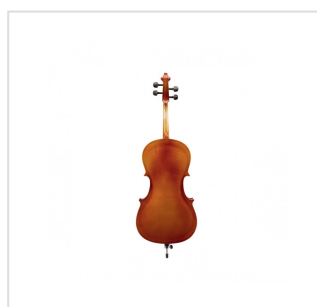

OCE-34

Cello Virtuoso OCE 3/4 with solid spruce top and solid maple back and side

Virtuoso orchestra is a cello that offers the best value for money. Made entirely of solid wood, soundboard in selected spruce, sides and back in flamed maple. The Virtuoso OCE model offers tone, full warmth and a firm attack. The design is of traditional type with painting in classic shades. Built with excellent materials and equipped with bag and headband. Ideal for advanced study.

Status: New

KEY FEATURES

Solid spruce top

solid Maple back and sides

Maple neck

ebony fingerboard

paint binding

Ebony nut

Ebony pegs

Maple bridge, French Style

Diecast metal tailpiece with 4 fine tuners

Included wood bow with octagonal stick and natural hair

Padded carrying bag with bow pocket and carrying straps